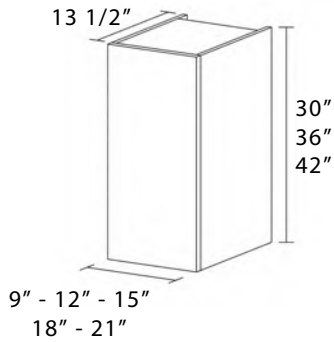

### ADA SINK BASE CABINET

L-ASB24DO2  
24WX32.5HX24D  
L-ASB27DO2  
27WX32.5HX24D  
L-ASB30DO2  
30WX32.5HX24D  
L-ASB33DO2  
33WX32.5HX24D  
L-ASB36DO2  
36WX32.5HX24D  
L-ASB39DO2  
39WX32.5HX24D  
L-ASB42DO2  
42WX32.5HX24D

### FEATURES

1. Cabinet Box available in different finishes, made of  $\frac{3}{4}$ " PB TFL for maximum strength.
2. We offer a variety of designs.
3.  $\frac{3}{8}$ " PB TFL Cabinet Back increases durability and toughness.
4. Hanger system with integrated 3-Way adjustment mechanism, shortens installation time and simplify alignment in uneven walls.
5. Adjustable Shelves to add versatility, made of  $\frac{3}{4}$ " PB TFL to maximize strength.
6. Italian hinges with integrated Soft-Close mechanism, easy installation device and 3-way adjustment system.
7. Boxes edge matches the door design.

### 1 DOOR • 2 SHELVES

R: RIGHT L: LEFT

L-W930DO1-R/L  
9WX30HX13.5D  
L-W1230DO1-R/L  
12WX30HX13.5D  
L-W1530DO1-R/L  
15WX30HX13.5D  
L-W1830DO1-R/L  
18WX30HX13.5D  
L-W2130DO1-R/L  
21WX30HX13.5D