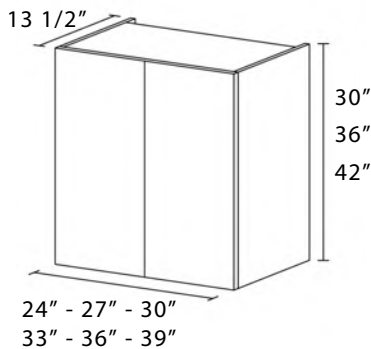

### FEATURES

1. Cabinet Box available in different finishes, made of  $\frac{3}{4}$ " PB TFL for maximum strength.
2. We offer a variety of designs.
3.  $\frac{3}{8}$ " PB TFL Cabinet Back increases durability and toughness.
4. Hanger system with integrated 3-Way adjustment mechanism, shortens installation time and simplify alignment in uneven walls.
5. Adjustable Shelves to add versatility, made of  $\frac{3}{4}$ " PB TFL to maximize strength.
6. Italian hinges with integrated Soft-Close mechanism, easy installation device and 3-way adjustment system.
7. Boxes edge matches the door design.

### 1 DOOR • 2 SHELVES

R: RIGHT L: LEFT

L-W930DO1-R/L  
9WX30HX13.5D  
L-W1230DO1-R/L  
12WX30HX13.5D  
L-W1530DO1-R/L  
15WX30HX13.5D  
L-W1830DO1-R/L  
18WX30HX13.5D  
L-W2130DO1-R/L  
21WX30HX13.5D

### 1 DOOR • 3 SHELVES

R: RIGHT L: LEFT

L-W936DO1-R/L  
9WX36HX13.5D  
L-W1236DO1-R/L  
12WX36HX13.5D  
L-W1536DO1-R/L  
15WX36HX13.5D  
L-W1836DO1-R/L  
18WX36HX13.5D  
L-W2136DO1-R/L  
21WX36HX13.5D

L-W942DO1-R/L  
9WX42HX13.5D  
L-W1242DO1-R/L  
12WX42HX13.5D  
L-W1542DO1-R/L  
15WX42HX13.5D  
L-W1842DO1-R/L  
18WX42HX13.5D  
L-W2142DO1-R/L  
21WX42HX13.5D

### 2 DOORS • 2 SHELVES

L-W2430DO2  
24WX30HX13.5D  
L-W2730DO2  
27WX30HX13.5D  
L-W3030DO2  
30WX30HX13.5D  
L-W3330DO2  
33WX30HX13.5D  
L-W3630DO2  
36WX30HX13.5D  
L-W3930DO2  
39WX30HX13.5D