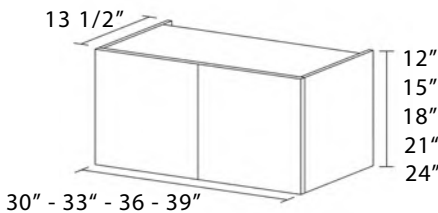

BRIDGE CABINETS

2 DOORS

L-WB3012DO2 30WX12HX13.5D	L-WB3312DO2 33WX12HX13.5D
L-WB3015DO2 30WX15HX13.5D	L-WB3315DO2 33WX15HX13.5D
L-WB3018DO2 30WX18HX13.5D	L-WB3318DO2 33WX18HX13.5D
L-WB3021DO2 30WX21HX13.5D	L-WB3321DO2 33WX21HX13.5D
L-WB3024DO2 30WX24HX13.5D	L-WB3324DO2 33WX24HX13.5D

L-WB3612DO2 36WX12HX13.5D	L-WB3912DO2 39WX12HX13.5D
L-WB3615DO2 36WX15HX13.5D	L-WB3915DO2 39WX15HX13.5D
L-WB3618DO2 36WX18HX13.5D	L-WB3918DO2 39WX18HX13.5D
L-WB3621DO2 36WX21HX13.5D	L-WB3921DO2 39WX21HX13.5D
L-WB3624DO2 36WX24HX13.5D	L-WB3924DO2 39WX24HX13.5D