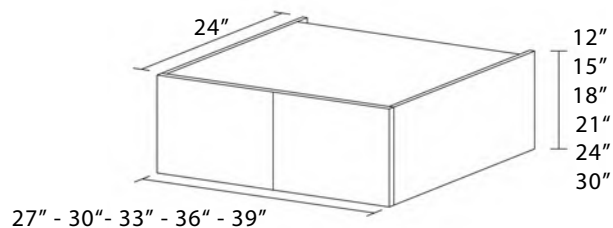

2 DOORS

L-W271224DO2 27WX12HX24D	L-WB301224DO2 30WX12HX24D	L-WB331224DO2 33WX12HX24D
L-WB271524DO2 27WX15HX24D	L-WB301524DO2 30WX15HX24D	L-WB331524DO2 33WX15HX24D
L-WB271824DO2 27WX18HX24D	L-WB301824DO2 30WX18HX24D	L-WB331824DO2 33WX18HX24D
L-WB272124DO2 27WX21HX24D	L-WB302124DO2 30WX21HX24D	L-WB332124DO2 33WX21HX24D
L-WB272424DO2 27WX24HX24D	L-WB302424DO2 30WX24HX24D	L-WB332424DO2 33WX24HX24D
L-WB273024DO2 27WX30HX24D	L-WB303024DO2 30WX30HX24D	L-WB333024DO2 33WX30HX24D

L-WB361224DO2 36WX12HX24D	L-WB391224DO2 39WX12HX24D
L-WB361524DO2 36WX15HX24D	L-WB391524DO2 39WX15HX24D
L-WB361824DO2 36WX18HX24D	L-WB391824DO2 39WX18HX24D
L-WB362124DO2 36WX21HX24D	L-WB392124DO2 39WX21HX24D
L-WB362424DO2 36WX24HX24D	L-WB392424DO2 39WX24HX24D
L-WB363024DO2 36WX30HX24D	L-WB393024DO2 39WX30HX24D