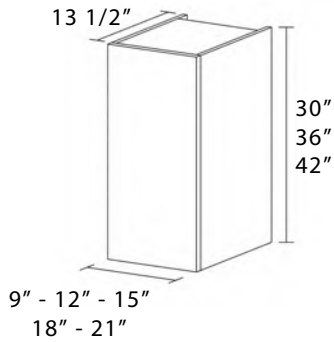

### ADA SINK BASE CABINET

L-ASB24DO2  
24WX32.5HX24D  
L-ASB27DO2  
27WX32.5HX24D  
L-ASB30DO2  
30WX32.5HX24D  
L-ASB33DO2  
33WX32.5HX24D  
L-ASB36DO2  
36WX32.5HX24D  
L-ASB39DO2  
39WX32.5HX24D  
L-ASB42DO2  
42WX32.5HX24D

### FEATURES

1. Cabinet Box available in different finishes, made of  $\frac{3}{4}$ " PB TFL for maximum strength.
2. We offer a variety of designs.
3.  $\frac{3}{8}$ " PB TFL Cabinet Back increases durability and toughness.
4. Hanger system with integrated 3-Way adjustment mechanism, shortens installation time and simplify alignment in uneven walls.
5. Adjustable Shelves to add versatility, made of  $\frac{3}{4}$ " PB TFL to maximize strength.
6. Italian hinges with integrated Soft-Close mechanism, easy installation device and 3-way adjustment system.
7. Boxes edge matches the door design.

### 1 DOOR • 2 SHELVES R: RIGHT L: LEFT

L-W930DO1-R/L  
9WX30HX13.5D  
L-W1230DO1-R/L  
12WX30HX13.5D  
L-W1530DO1-R/L  
15WX30HX13.5D  
L-W1830DO1-R/L  
18WX30HX13.5D  
L-W2130DO1-R/L  
21WX30HX13.5D