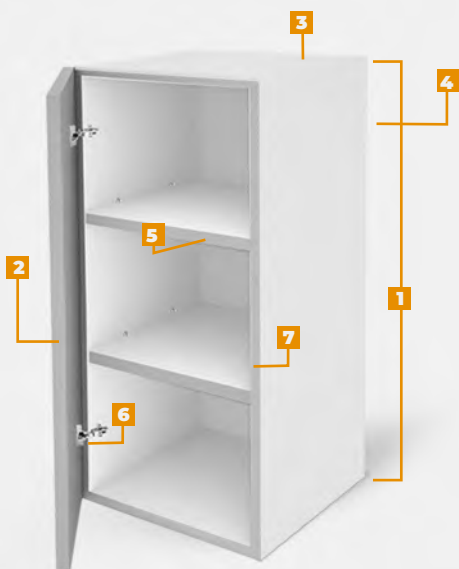

FEATURES

1. Cabinet Box available in different finishes, made of $\frac{3}{4}$ " PB TFL for maximum strength.
2. We offer a variety of designs.
3. $\frac{3}{8}$ " PB TFL Cabinet Back increases durability and toughness.
4. Hanger system with integrated 3-Way adjustment mechanism, shortens installation time and simplify alignment in uneven walls.
5. Adjustable Shelves to add versatility, made of $\frac{3}{4}$ " PB TFL to maximize strength.
6. Italian hinges with integrated Soft-Close mechanism, easy installation device and 3-way adjustment system.
7. Boxes edge matches the door design.