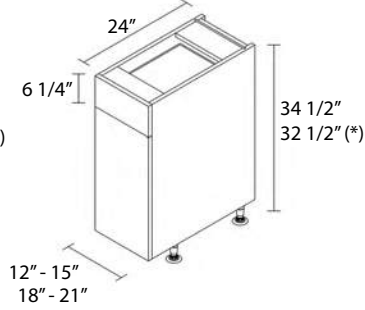

1 DOOR • 1 SHELF 1 DRAWER R: RIGHT L: LEFT

L-B12DO1-DW1-R/L
12WX34.5HX24D
L-B15DO1-DW1-R/L
15WX34.5HX24D
L-B18DO1-DW1-R/L
18WX34.5HX24D
L-B21DO1-DW1-R/L
21WX34.5HX24D