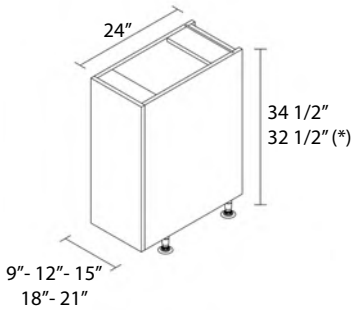

KITCHEN CABINETS

Base Cabinets

1 DOOR • 1 SHELF R: RIGHT L: LEFT

L-B9DO1-R/L
9WX34.5HX24D
L-B12DO1-R/L
12WX34.5HX24D
L-B15DO1-R/L
15WX34.5HX24D
L-B18DO1-R/L
18WX34.5HX24D
L-B21DO1-R/L
21WX34.5HX24D