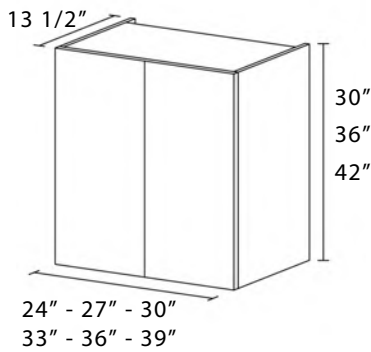

2 DOORS • 2 SHELVES

L-W2430DO2
24WX30HX13.5D
L-W2730DO2
27WX30HX13.5D
L-W3030DO2
30WX30HX13.5D
L-W3330DO2
33WX30HX13.5D
L-W3630DO2
36WX30HX13.5D
L-W3930DO2
39WX30HX13.5D

2 DOORS • 3 SHELVES

L-W2436DO2
24WX36HX13.5D
L-W2736DO2
27WX36HX13.5D
L-W3036DO2
30WX36HX13.5D
L-W3336DO2
33WX36HX13.5D
L-W3636DO2
36WX36HX13.5D
L-W3936DO2
39WX36HX13.5D

L-W2442DO2
24WX42HX13.5D
L-W2742DO2
27WX42HX13.5D
L-W3042DO2
30WX42HX13.5D
L-W3342DO2
33WX42HX13.5D
L-W3642DO2
36WX42HX13.5D
L-W3942DO2
39WX42HX13.5D