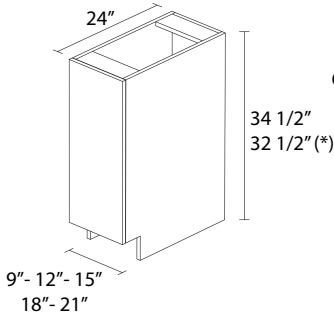

VERSA COLLECTION

KITCHEN CABINETS

Base Cabinets

1 DOOR • 1 SHELF
R: RIGHT L: LEFT
B9DO1-R/L
9W X 34.5HX24D
B12DO1-R/L
12W X 34.5HX24D
B15DO1-R/L
15W X 34.5HX24D
B18DO1-R/L
18W X 34.5HX24D
B21DO1-R/L
21W X 34.5HX24D