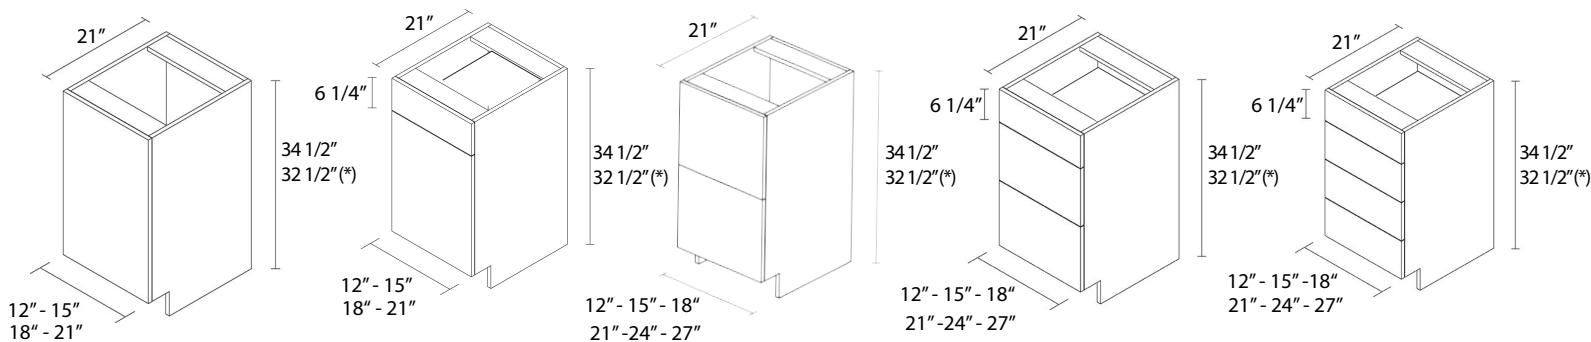

1 DOOR

R: RIGHT L: LEFT

VB12DO1-R/L

12W X 34.5HX21D

VB15DO1-R/L

15W X 34.5HX21D

VB18DO1-R/L

18W X 34.5HX21D

VB21DO1-R/L

21W X 34.5HX21D

1 DOOR • 1 DRAWER

R: RIGHT L: LEFT

VB12D01-DW1-R/L

12W X 34.5HX21D

VB15D01-DW1-R/L

15W X 34.5HX21D

VB18D01-DW1-R/L

18W X 34.5HX21D

VB21D01-DW1-R/L

21W X 34.5HX21D

2 DRAWERS

VB12-DW2

12W X 34.5HX21D

VB15-DW2

15W X 34.5HX21D

VB18-DW2

18W X 34.5HX21D

VB21-DW2

21W X 34.5HX21D

VB24-DW2

24W X 34.5HX21D

VB27-DW2

27W X 34.5HX21D

3 DRAWERS

VB12-DW3

12W X 34.5HX21D

VB15-DW3

15W X 34.5HX21D

VB18-DW3

18W X 34.5HX21D

VB21-DW3

21W X 34.5HX21D

VB24-DW3

24W X 34.5HX21D

VB27-DW3

27W X 34.5HX21D

4 DRAWERS

VB12-DW4

12W X 34.5HX21D

VB15-DW4

15W X 34.5HX21D

VB18-DW4

18W X 34.5HX21D

VB21-DW4

21W X 34.5HX21D

VB24-DW4

24W X 34.5HX21D

VB27-DW4

27W X 34.5HX21D

(*): ADA height cabinets

The depth of all cabinets does not include the door thickness and the separation between the cabinet box and the door.