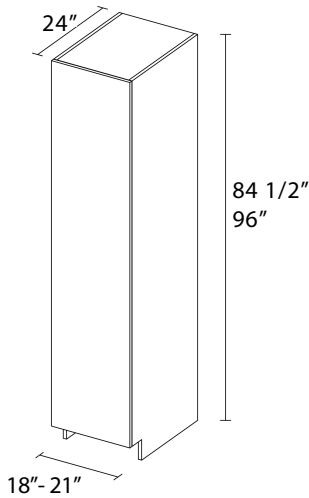

VERSA COLLECTION

KITCHEN CABINETS

Tall Pantry

1 DOOR • 4 SHELVES
R: RIGHT L: LEFT

TP1884DO1-R/L
18W X 84.5H X 24D

TP1896DO1-R/L
18W X 96H X 24D

TP2184DO1-R/L
21W X 84.5H X 24D

TP2196DO1-R/L
21W X 96H X 24D