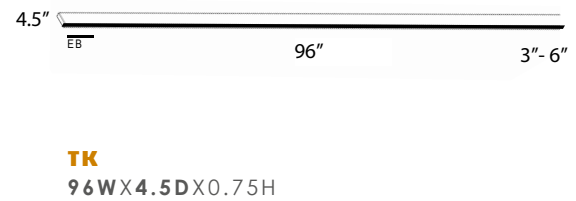

VERSA COLLECTION

COMPONENTS

FILLER

TOE KICK

END PANEL

WALL END PANEL

WEP30
13.5W X 0.75HX30D
WEP36
13.5W X 0.75HX36D
WEP42
13.5W X 0.75HX42D

BASE END PANEL

BEP
25.5W X 0.75HX34.5D

TALL END PANEL

TEP84.5
24.875W X 0.75HX84.5D
TEP96
24.875W X 0.75HX96D

VANITY END PANEL

VEP
22.5W X 0.75HX34.5D

HANGING VANITY END PANEL

HVEP
22.5W X 0.75HX24D

AVAILABLE UPGRADES

Soft Close Drawers
Soft Close Doors

ASSEMBLY

Prices do not include assembly.

3D models in SketchUp of our cabinets are available