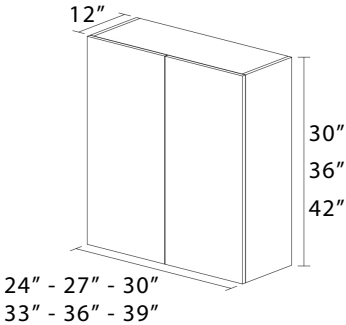

2 DOORS • 2 SHELVES

W2430DO2
24W X 30HX 12D
W2730DO2
27W X 30HX 12D
W3030DO2
30W X 30HX 12D
W3330DO2
33W X 30HX 12D
W3630DO2
36W X 30HX 12D
W3930DO2
39W X 30HX 12D

2 DOORS • 3 SHELVES

W2436DO2
24W X 36HX 12D
W2736DO2
27W X 36HX 12D
W3036DO2
30W X 36HX 12D
W3336DO2
33W X 36HX 12D
W3636DO2
36W X 36HX 12D
W3936DO2
39W X 36HX 12D

W2442DO2
24W X 42HX 12D
W2742DO2
27W X 42HX 12D
W3042DO2
30W X 42HX 12D
W3342DO2
33W X 42HX 12D
W3642DO2
36W X 42HX 12D
W3942DO2
39W X 42HX 12D