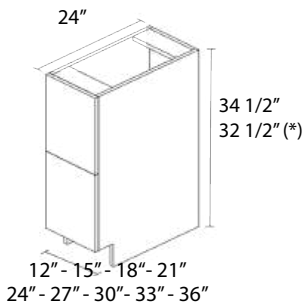

2 DRAWERS
B12-DW2
12W X 34.5HX24D
B15-DW2
15W X 34.5HX24D
B18-DW2
18W X 34.5HX24D
B21-DW2
21W X 34.5HX24D
B24-DW2
24W X 34.5HX24D
B27-DW2
27W X 34.5HX24D
B30-DW2
30W X 34.5HX24D
B33-DW2
33W X 34.5HX24D
B36-DW2
36W X 34.5HX24D