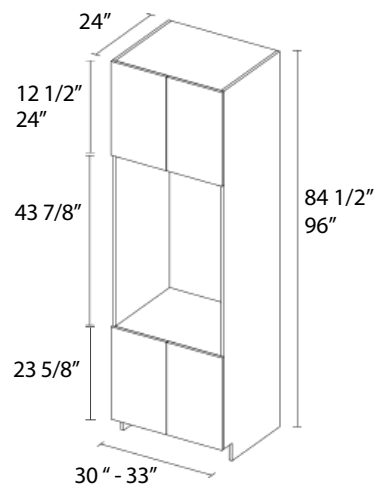

TALL PANTRY OVEN MICROWAVE

4 DOORS • 1 SHELF

TPOM3084DO4
30W X 84.5H X 24D

TPOM3384DO4
33W X 84.5H X 24D

TPOM3096DO4
30W X 96H X 24D

TPOM3396DO4
33W X 96H X 24D

The depth of all cabinets does not include the door thickness and the separation between the cabinet box and the door.