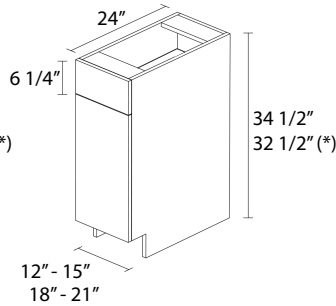

**1 DOOR • 1 SHELF
1 DRAWER**
R: RIGHT L: LEFT
B12DO1-DW1-R/L
12W X 34.5HX24D
B15DO1-DW1-R/L
15W X 34.5HX24D
B18DO1-DW1-R/L
18W X 34.5HX24D
B21DO1-DW1-R/L
21W X 34.5HX24D