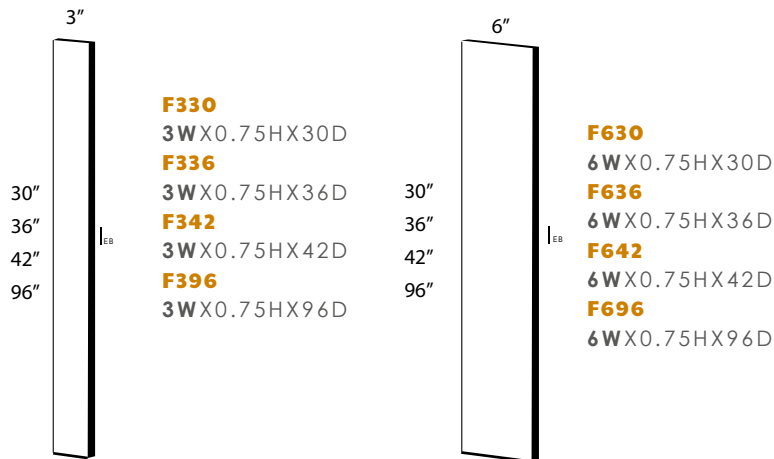

VERSA COLLECTION

COMPONENTS

FILLER