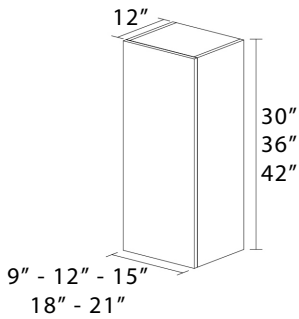

VERSA COLLECTION

KITCHEN CABINETS

Wall Cabinet

1 DOOR • 2 SHELVES

R: RIGHT L: LEFT

W930DO1-R/L
9W X 30HX 12D
W1230DO1-R/L
12W X 30HX 12D
W1530DO1-R/L
15W X 30HX 12D
W1830DO1-R/L
18W X 30HX 12D
W2130DO1-R/L
21W X 30HX 12D

1 DOOR • 3 SHELVES

R: RIGHT L: LEFT

W936DO1-R/L
9W X 36HX 12D
W1236DO1-R/L
12W X 36HX 12D
W1536DO1-R/L
15W X 36HX 12D
W1836DO1-R/L
18W X 36HX 12D
W2136DO1-R/L
21W X 36HX 12D

W942DO1-R/L
9W X 42HX 12D
W1242DO1-R/L
12W X 42HX 12D
W1542DO1-R/L
15W X 42HX 12D
W1842DO1-R/L
18W X 42HX 12D
W2142DO1-R/L
21W X 42HX 12D